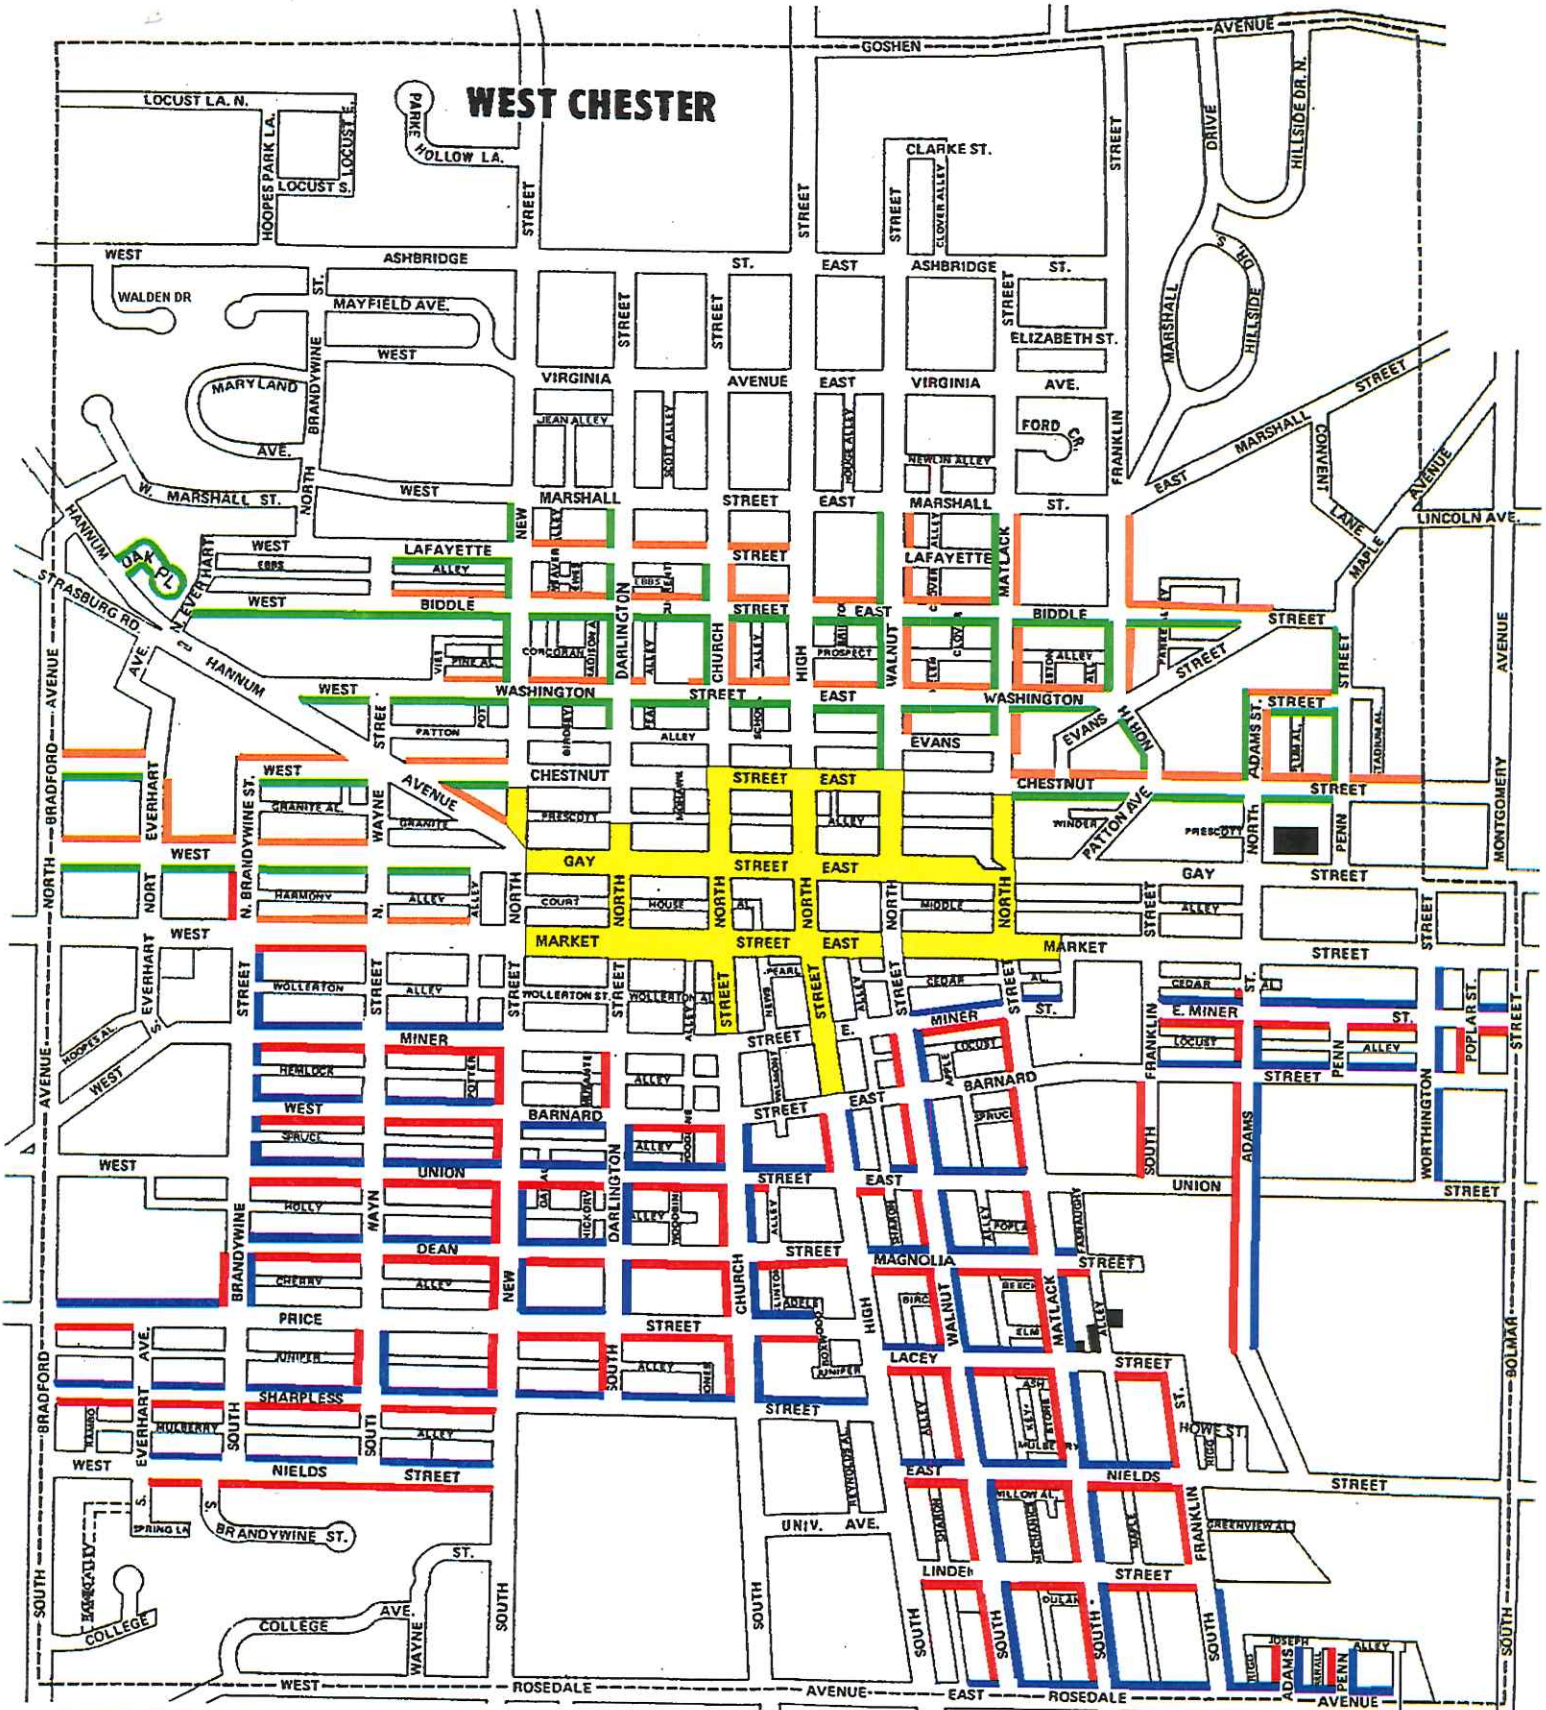

WEST CHESTER

STREET SWEEPER ROUTES

- DAILY 2AM-5AM: —
- MONDAY 8AM-11AM: —
- TUESDAY 8AM-11AM: —
- WEDNESDAY 8AM-11AM: —
- THURSDAY 8AM-11AM: —