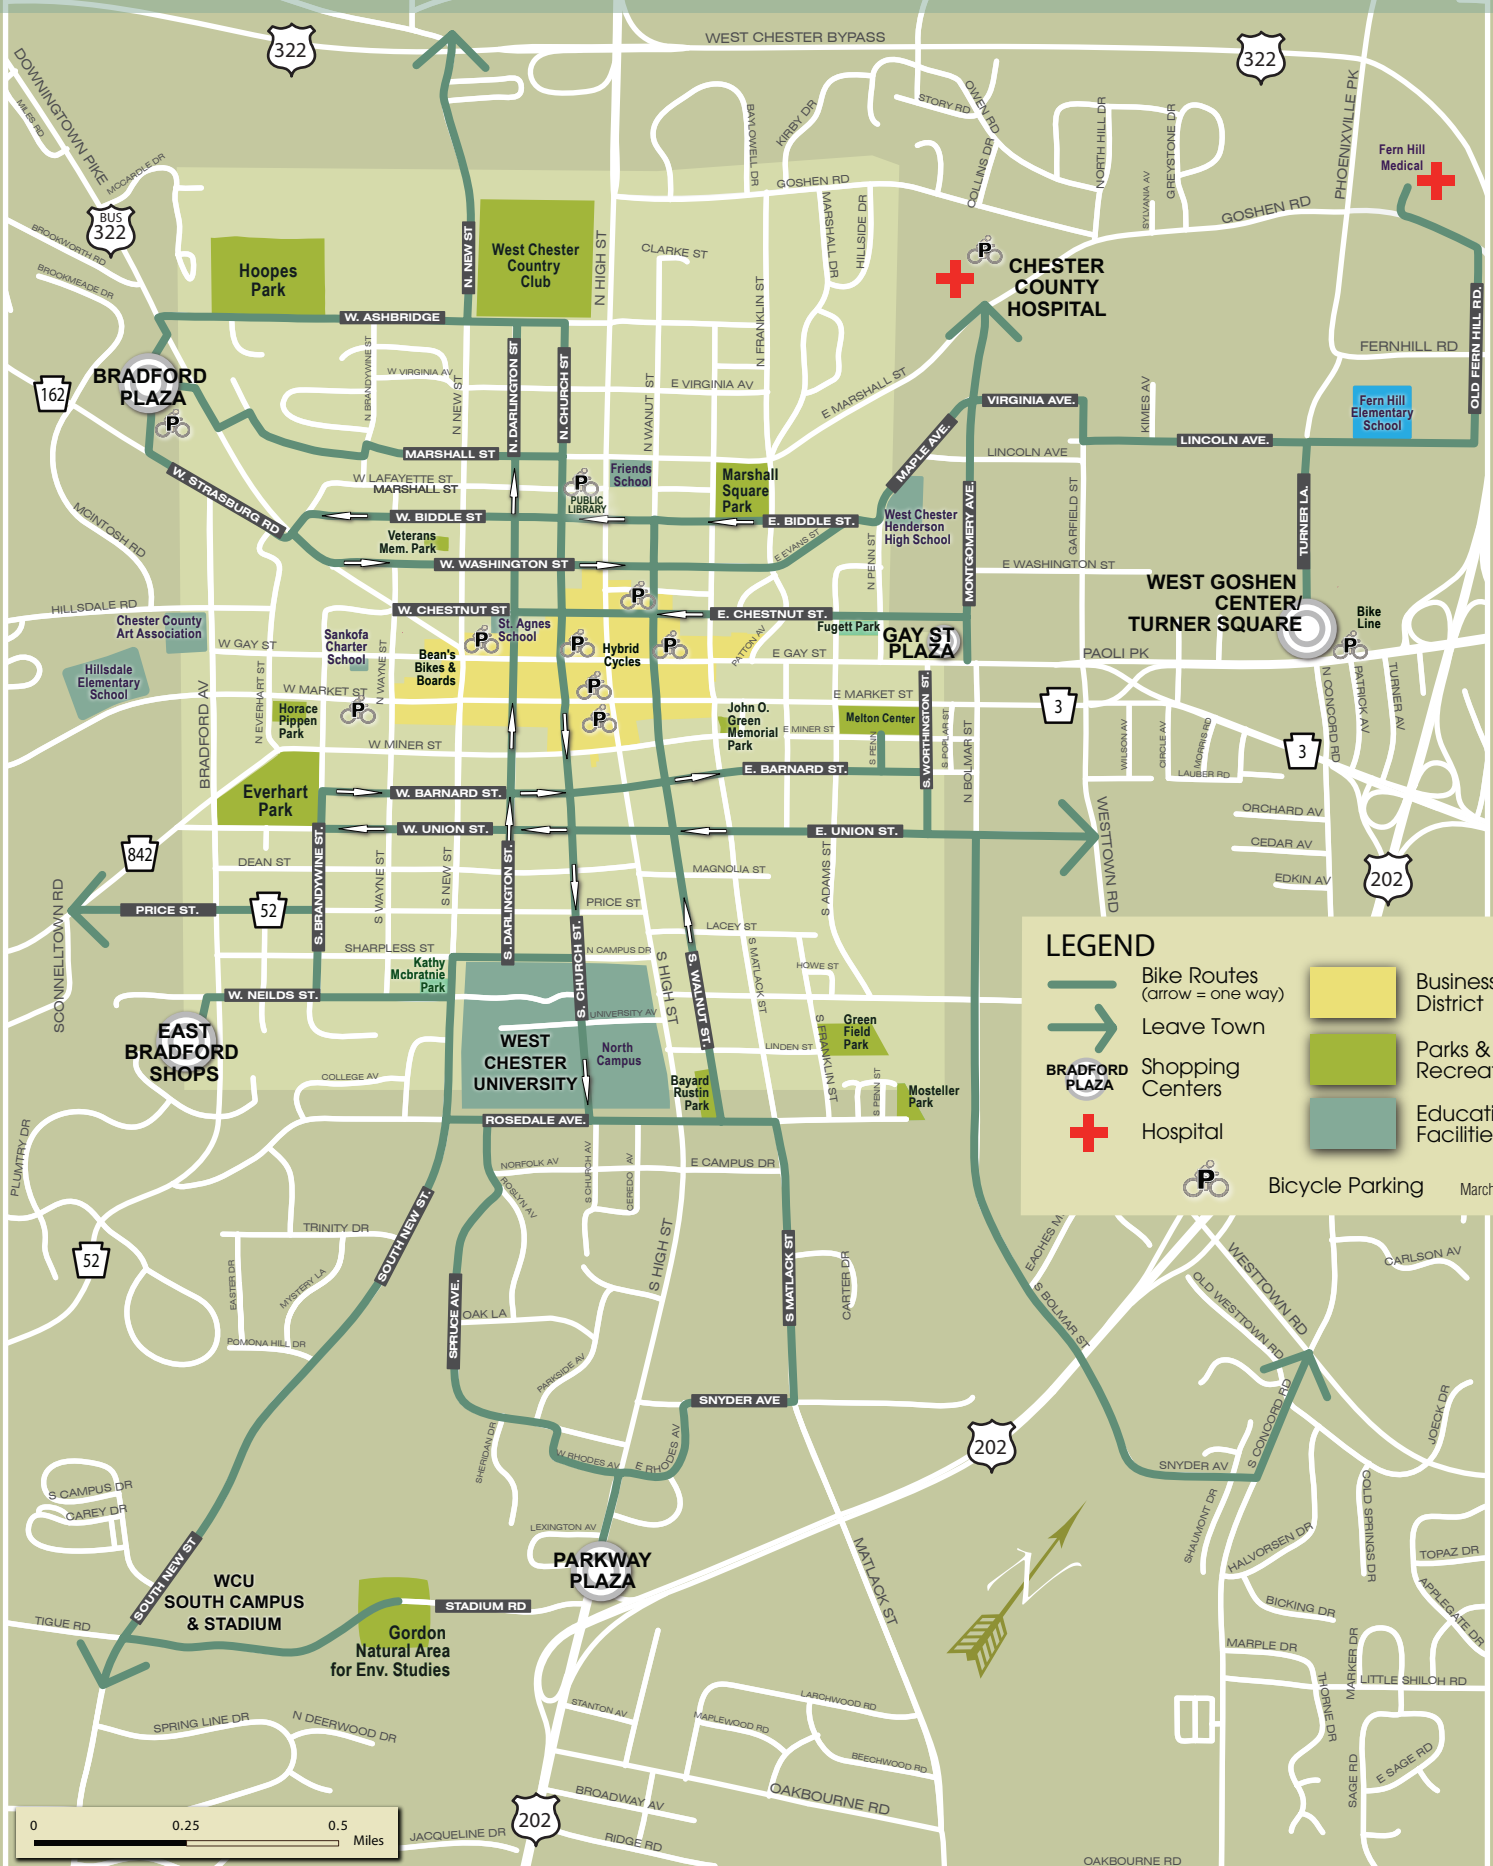

# Bicycle Routes in the Borough Of West Chester

Chester County Cycling Coalition • [www.BicycleCoalition.org/member/chester](http://www.BicycleCoalition.org/member/chester)

# MAP FOLDS

1. Accordion fold to 8.5 x 2.75

2. Half fold to 4.25 x 2.75